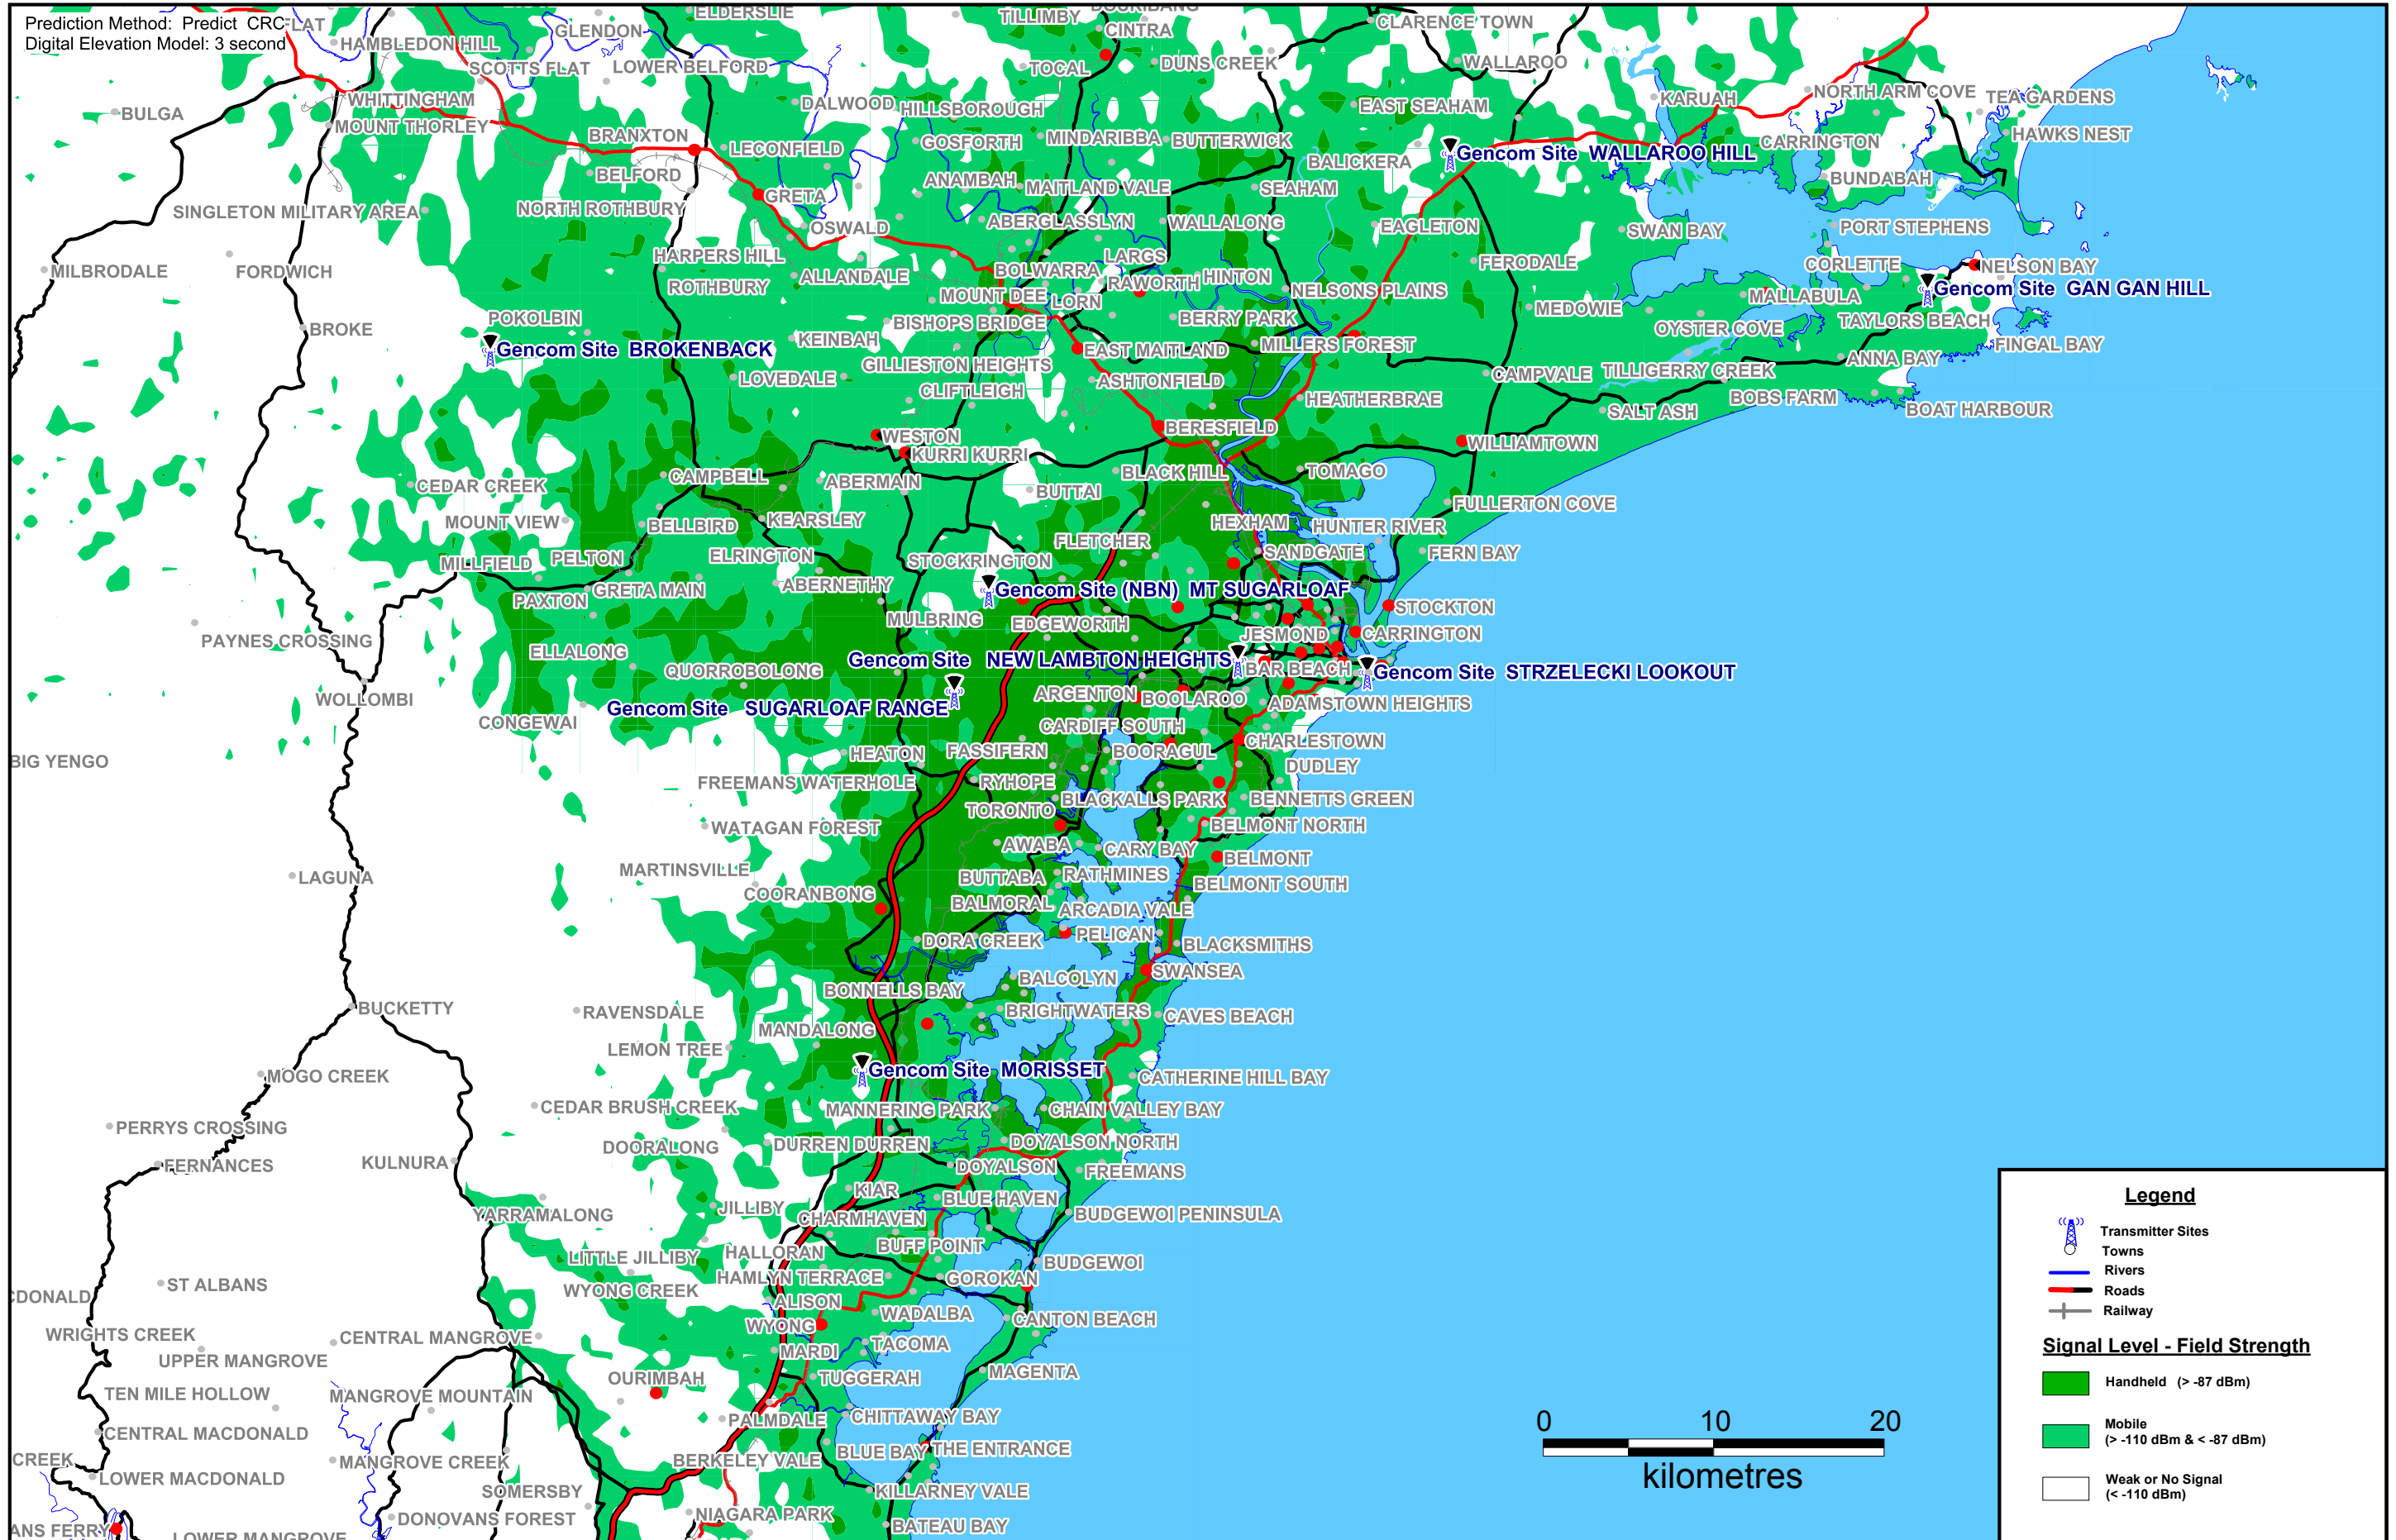

Radiocommunications Site Coverage Prediction

Transmitter Site: GenCom Site SUGARLOAF RANGE

Parameters: Frequency: 500 MHz Tx Power (EIRP): 50 Watts Antenna Height: 50 metres Antenna Radiation: Omni Directional Rx Antenna Height: 1.5 metres