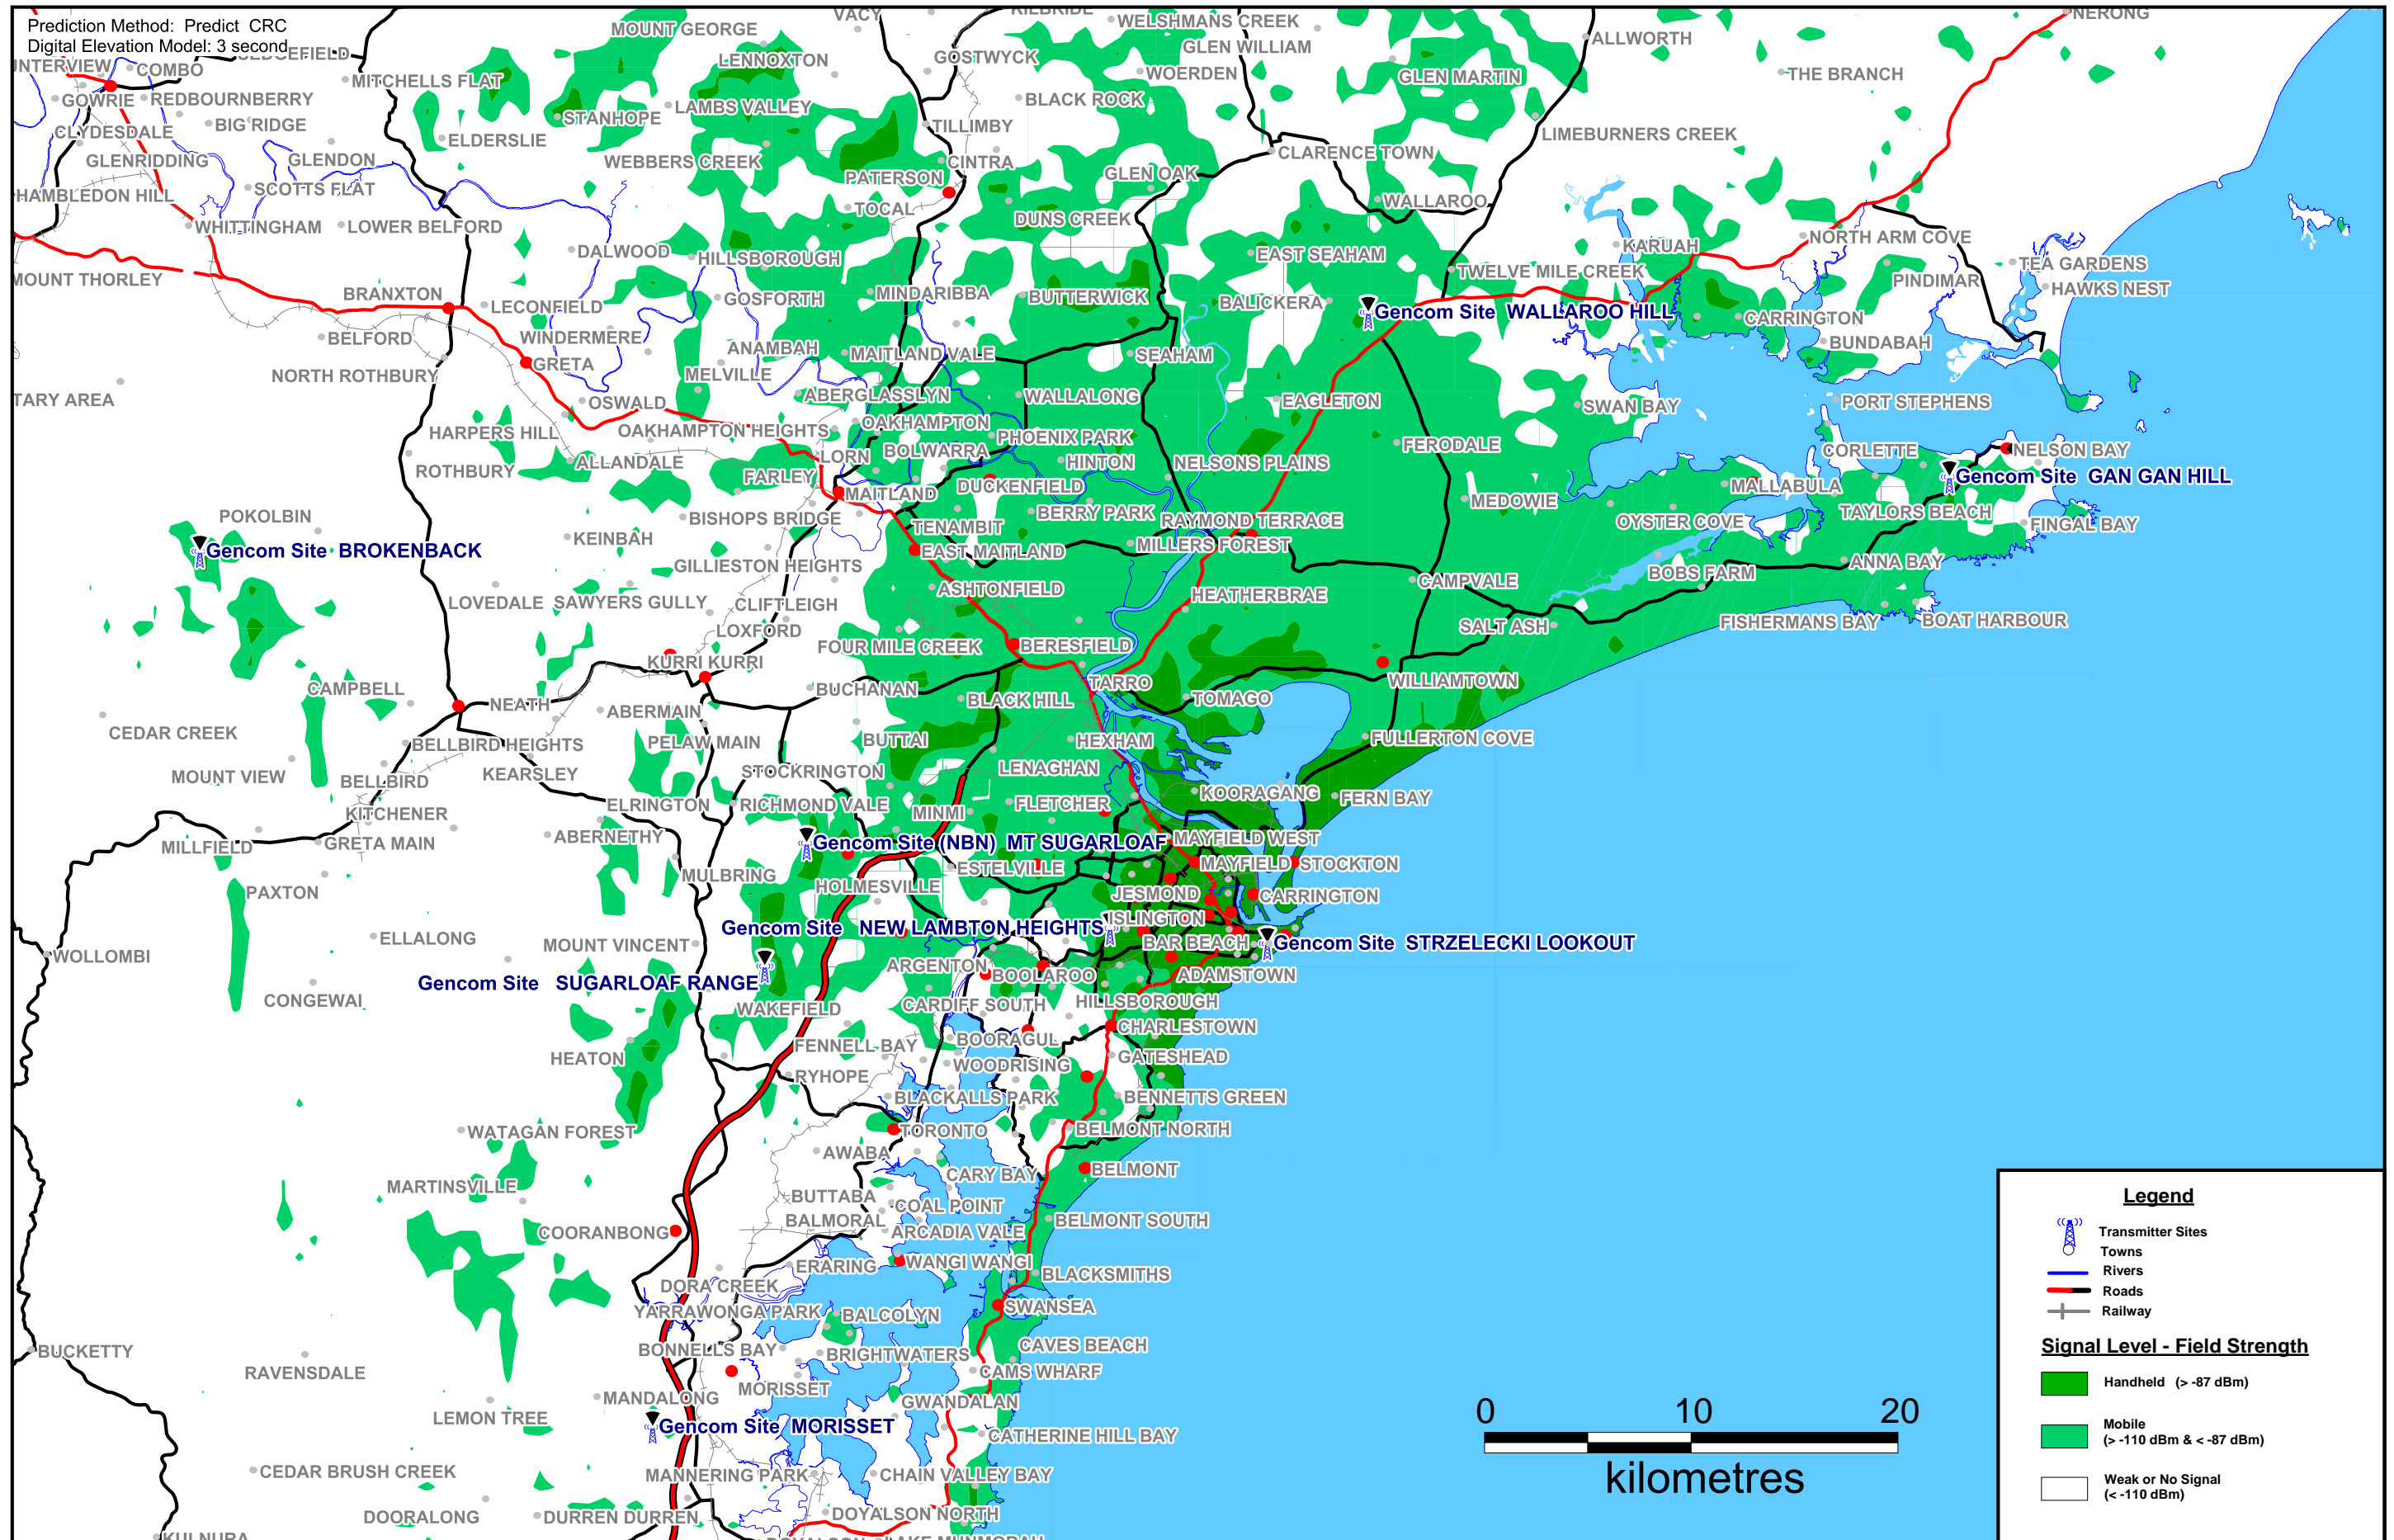

Radiocommunications Site Coverage Prediction

Transmitter Site: GenCom Site STRZELECKI LOOKOUT

Parameters: Frequency: 500 MHz Tx Power (EIRP): 50 Watts Antenna Height: 10 metres Antenna Radiation: Omni Directional Rx Antenna Height: 1.5 metres