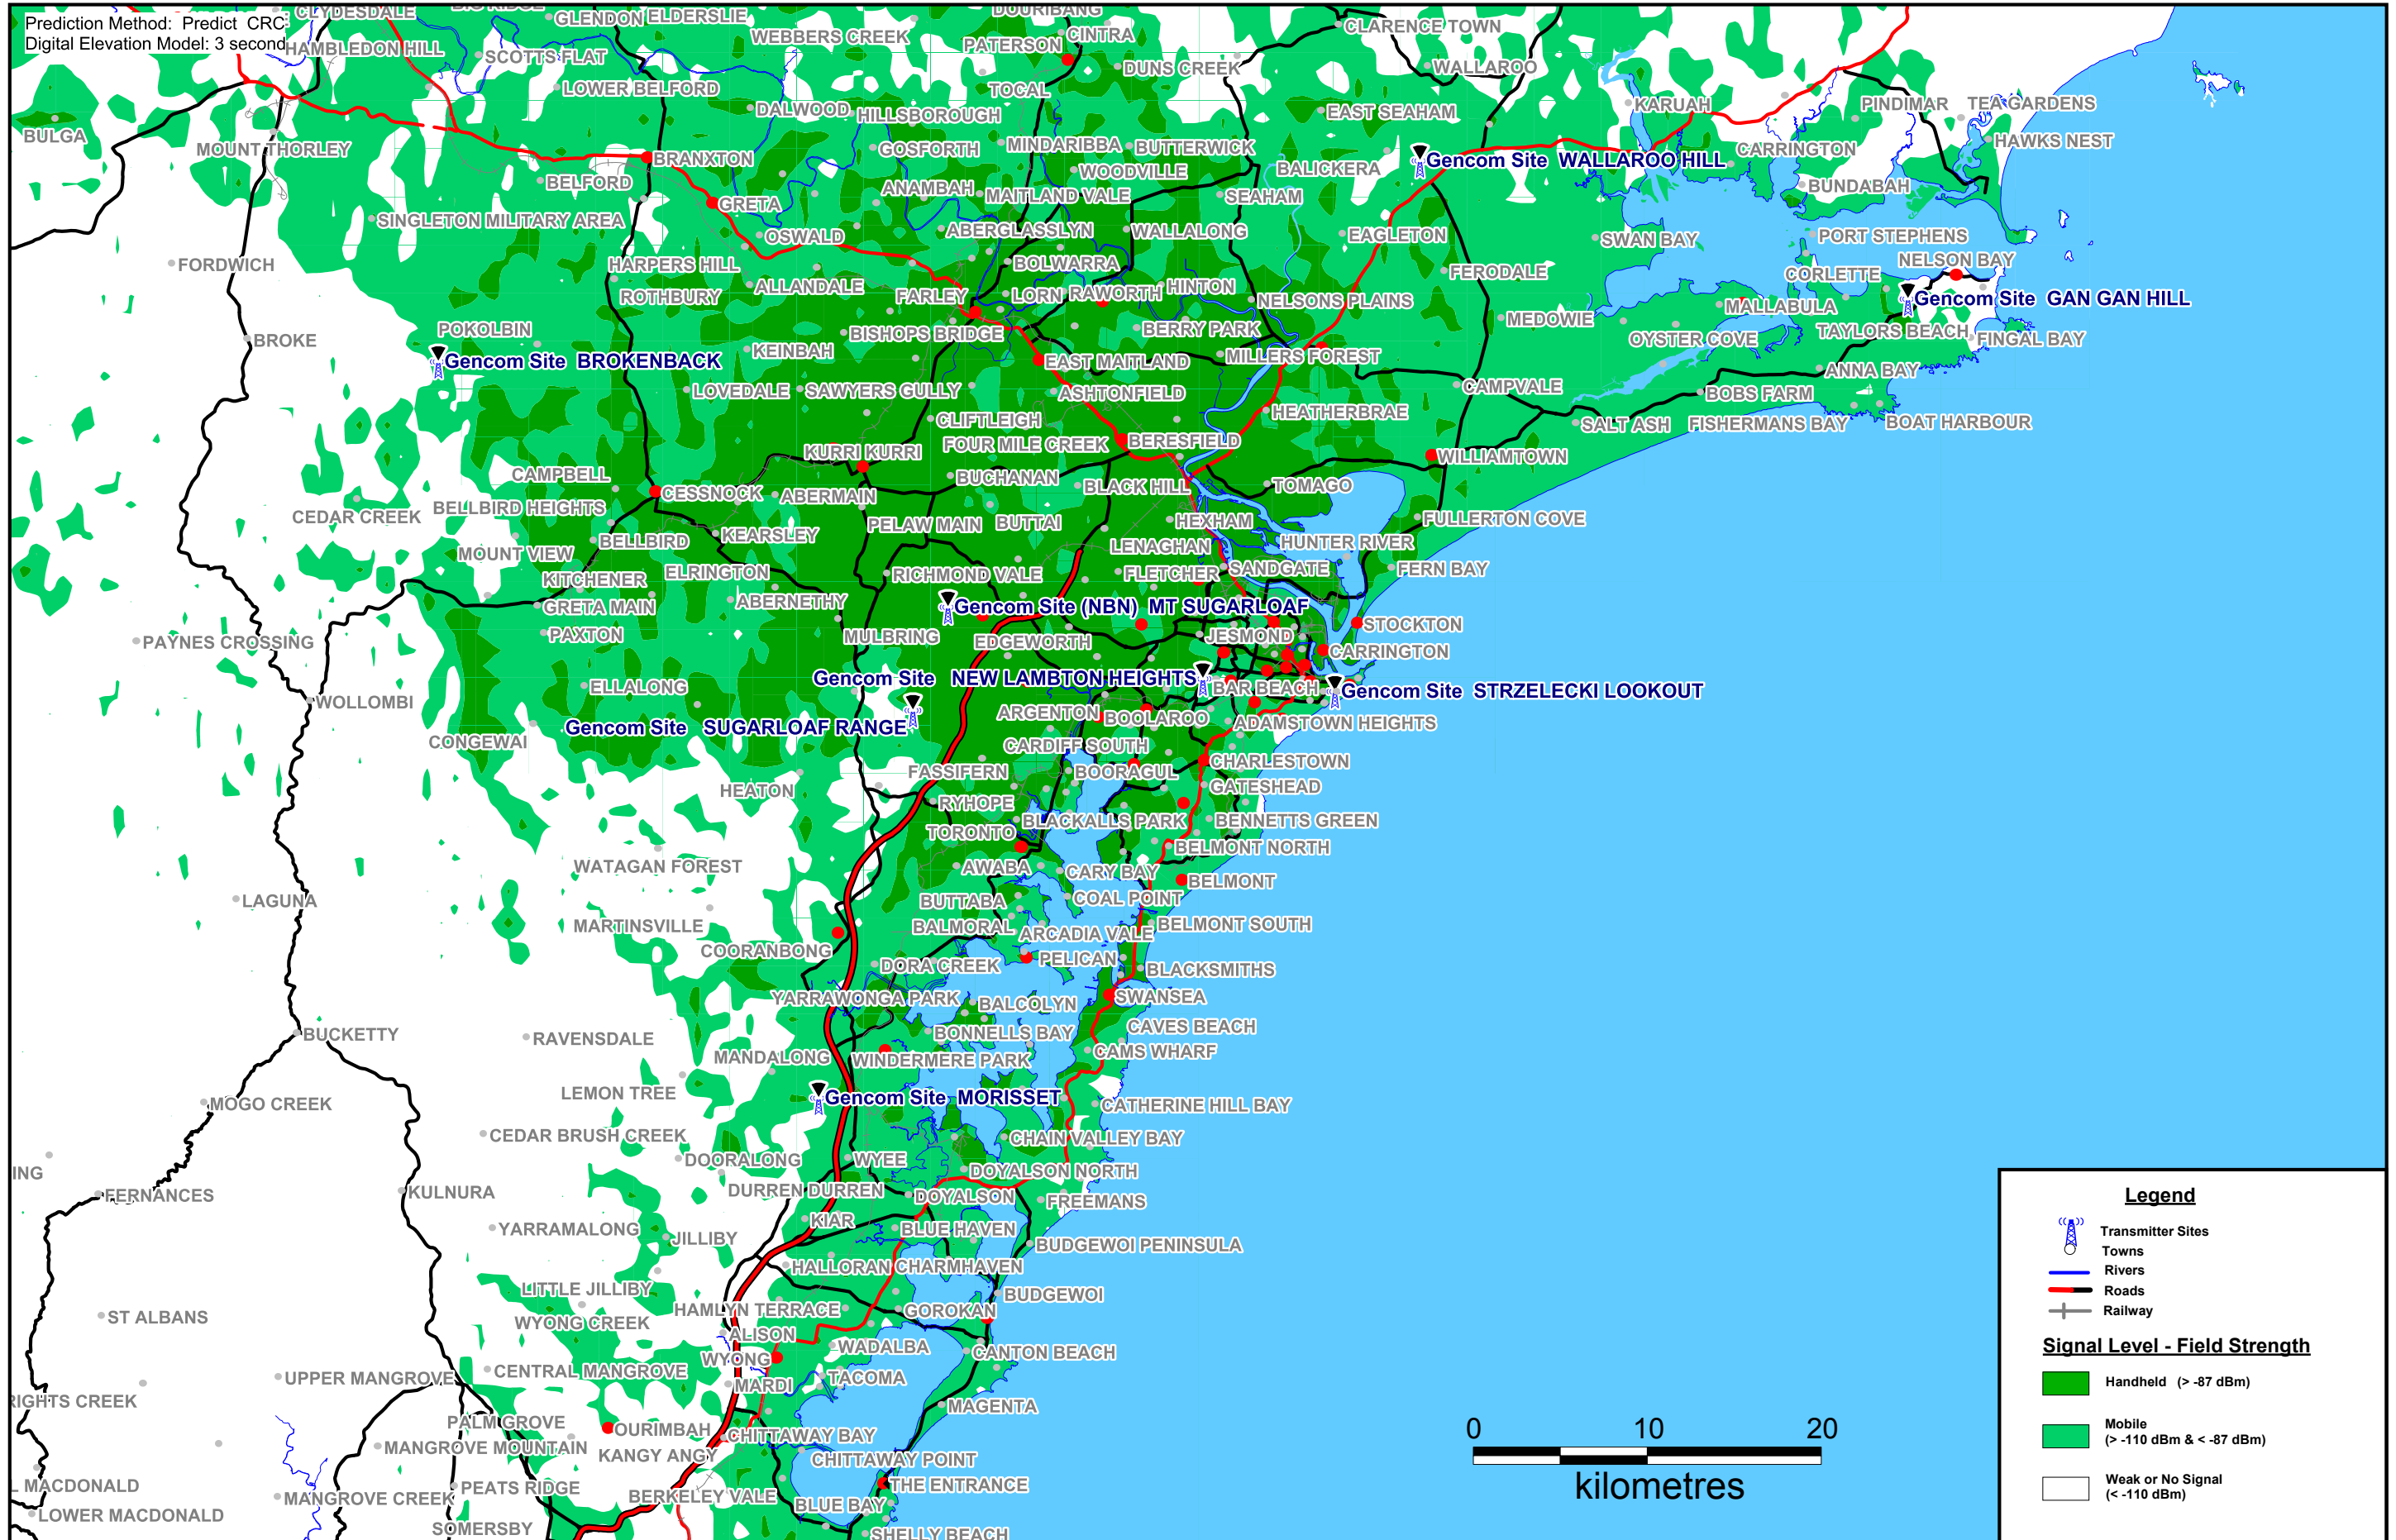

# Radiocommunications Site Coverage Prediction

## Transmitter Site: GenCom Site (NBN) MT SUGARLOAF

Parameters: Frequency: 500 MHz Tx Power (EIRP): 50 Watts Antenna Height: 50 metres Antenna Radiation: Omni Directional Rx Antenna Height: 1.5 metres