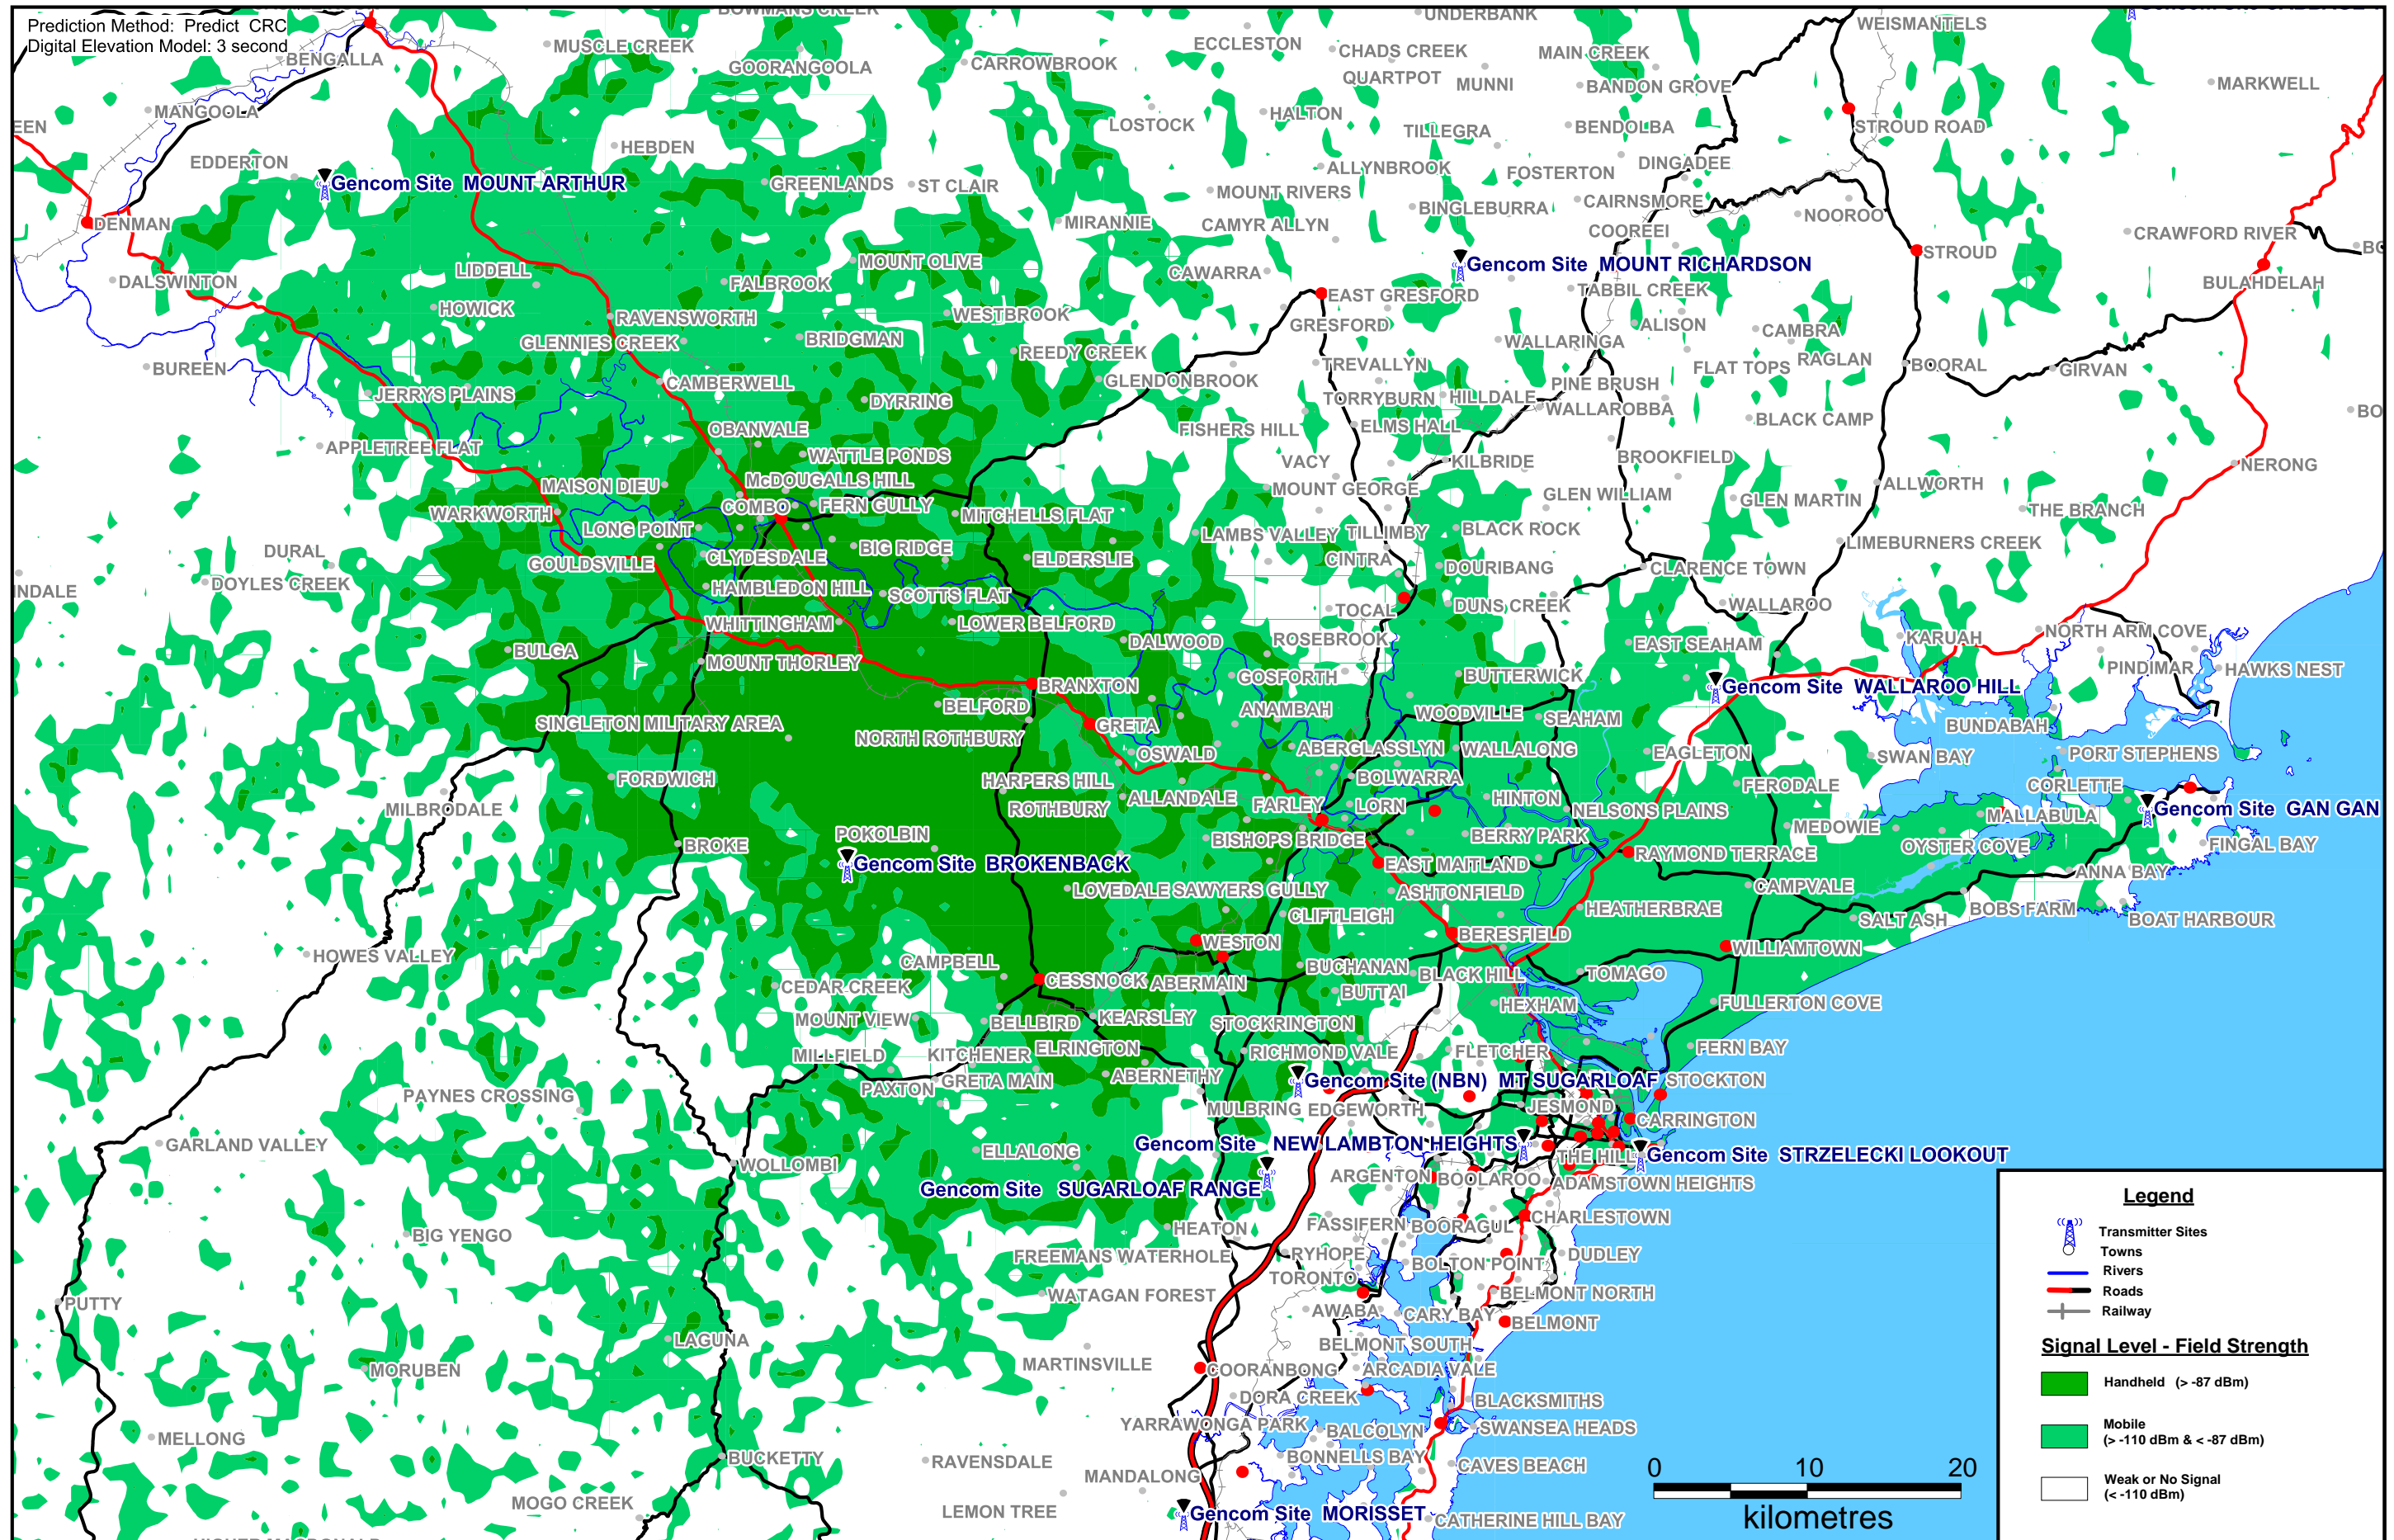

Radiocommunications Site Coverage Prediction

Transmitter Site: GenCom Site BROKENBACK

Parameters: Frequency: 500 MHz Tx Power (EIRP): 50 Watts Antenna Height: 20 metres Antenna Radiation: Omni Directional Rx Antenna Height: 1.5 metres